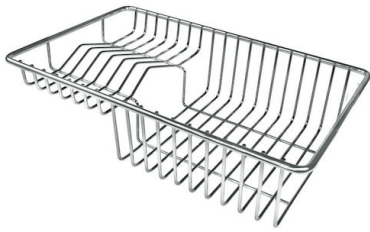

Small radius Bowls with squared shapes with a modern design and an increased capacity, for a minimal aesthetics connected with an extreme practicity.

TECHNICAL DATA

Lavello serie Master cod. 1252/05*

EQUIPMENT

Automatic waste fitting - PM

8407 113

OPTIONAL ACCESSORIES

Glass chopping board
8631 300

HDPE Chopping board
8657 001

HPDE Twin chopping board
8644 101

Stainless steel plate rack
8100 303

* only in combination with the accessory
8644 101

White bowl
8153 100

**Graters kit with ring-holder and
food collection tray**

8159 101
* only in combination with the accessory
8644 101

**Iroko-wood sliding chopping board
with stainless steel colander**

8644 044

Stainless steel perforated tray

8151 000

* only in combination with the accessory
8644 101

Stainless steel plate rack

8100 201

RECOMMENDED PAIRINGS

Mixer Tap Play