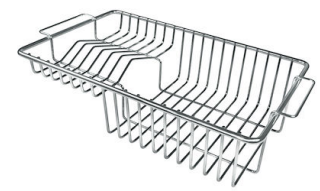

White bowl
8153 100

**Graters kit with ring-holder and
food collection tray**

8159 101
* only in combination with the accessory
8644 101

**Iroko-wood sliding chopping board
with stainless steel colander**

8644 044

Stainless steel perforated tray

8151 000

* only in combination with the accessory
8644 101

Stainless steel plate rack

8100 201

RECOMMENDED PAIRINGS

Mixer Tap Play